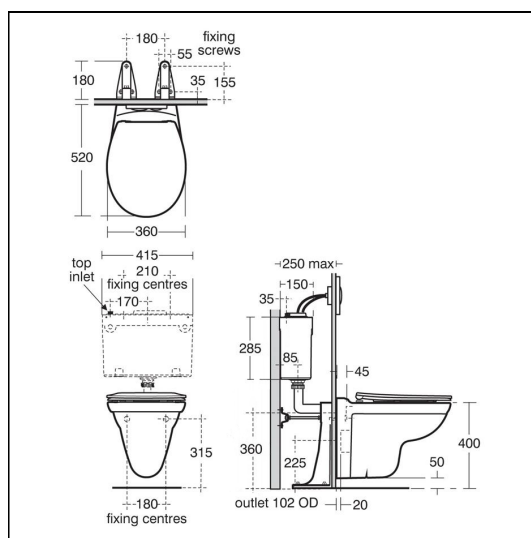

- **R0137** Septa Pro inspection plate white
- **R0099** ProSys electronic conversion kit for infra-red actuated flushplates (Septa Pro E1 & E2) (120 depth frames and cisterns only)
- **S3617** Conceala 2 4.5 or 6 litre cistern, single flush syphon, side supply, internal overflow, plastic flushbend and long CP lever
- **S3620** Conceala 2 4.5 or 6 litre cistern, single flush syphon, side supply, internal overflow, alternative height plastic flushbends, no lever
- **S3622** Conceala 2 6 litre cistern. single flush valve, side supply, internal overflow, alternative height plastic flushbends, no push button
- **S3623** Conceala 2 6 litre cistern, single flush valve, bottom supply, internal overflow, alternative height plastic flushbends
- **E2124** Conceala 2 concealed cistern universal height bottom inlet cistern - pneumatic dual flush valve - no flushplate - 6/4 litre flush
- **S3643** Conceala 2 4.5/3 or 4/2.6 litre cistern, dual flush valve, side supply, internal overflow, alternative height plastic flushbends, no flushplate/button
- **S3621** Conceala 2 4.5 or 6 litre cistern, single flush syphon, bottom supply, internal overflow, alternative height plastic flushbends, no lever
- **S2985** Sandringham 21 toilet seat and cover, slow close
- **E1317** Sandringham 21 toilet seat and cover, metal hinges
- **E1319** Sandringham 21 toilet seat only, metal hinges
- **S4395** Traditional flushing lever extended, chrome plated
- **S4399** Contemporary flush plate dual flush for Conceala 2 cisterns
- **S4489** Finger push button pneumatic, stainless steel body for 400mm maximum wall thickness
- **S4492** Lever flushing Conceala 2 extended 400mm
- **S4512** Finger push button pneumatic, stainless steel for 31mm maximum thickness partition
- **S0767** Oleas M2 mechanical dual flushplate Armitage Shanks - white
- **S0857** Oleas P2 pneumatic dual flushplate Armitage Shanks - chrome
- **S0858** Septa Pro M1 mechanical metal dual flushplate Armitage Shanks

ACCREDITATIONS

S3617(67)	Unified Water Label	4.5	Average Flushing Volume (Litres)
S3620(67)	Unified Water Label	6.0	Average Flushing Volume (Litres)
S3622(67)	Unified Water Label	6.0	Average Flushing Volume (Litres)